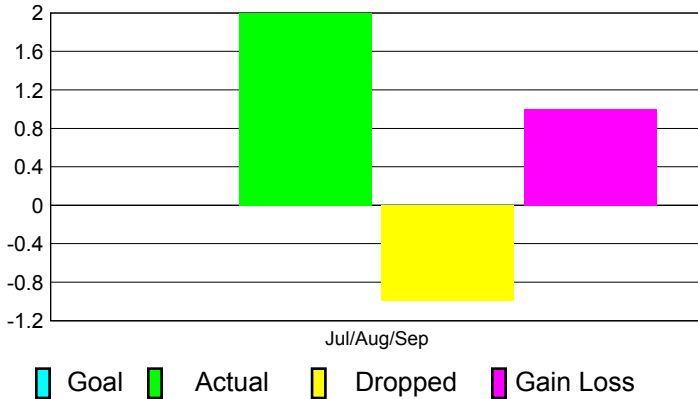

## CLUBS

**Club Results  
2012-2013**

**Clubs  
2011-2012**

Month	New Club Goal	Actual New Clubs	Actual Dropped Clubs	Gain/Loss of Clubs	Gain/Loss of Clubs
Jul/Aug/Sep	0	2	-1	1	0
<b>Totals</b>	<b>0</b>	<b>2</b>	<b>-1</b>	<b>1</b>	<b>0</b>

### Club Results 2012-2013

Goal, New, Dropped, Gain/Loss

### Comparison of Club Gain/Loss

Current Year Compared to the Previous Year