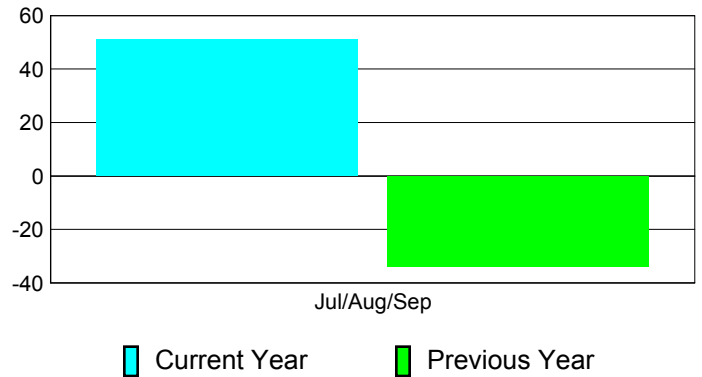

Comparison of Membership Gain/Loss

Current Year Compared to the Previous Year