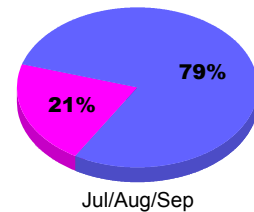

Gender Comparison 2012-2013