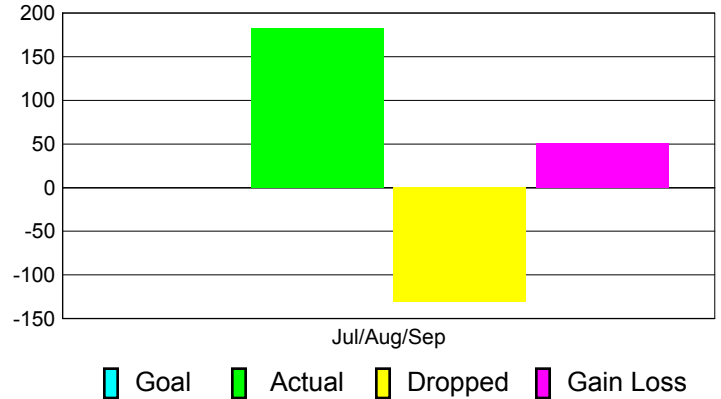

### YTD Status Quo Clubs 2012-2013

Status Quo Clubs Compared to Status Quo Members

## MEMBERSHIP

**Membership Results  
2012-2013**

**Membership  
2011-2012**

Month	Net Memb Goal	Actual New Memb	Actual Dropped Memb	Gain/Loss of Memb	Gain/Loss of Memb
Jul/Aug/Sep	0	182	-131	51	-34
<b>Totals</b>	<b>0</b>	<b>182</b>	<b>-131</b>	<b>51</b>	<b>-34</b>

### Membership Results 2012-2013

Goal, New, Dropped, Gain/Loss

### Comparison of Membership Gain/Loss

Current Year Compared to the Previous Year